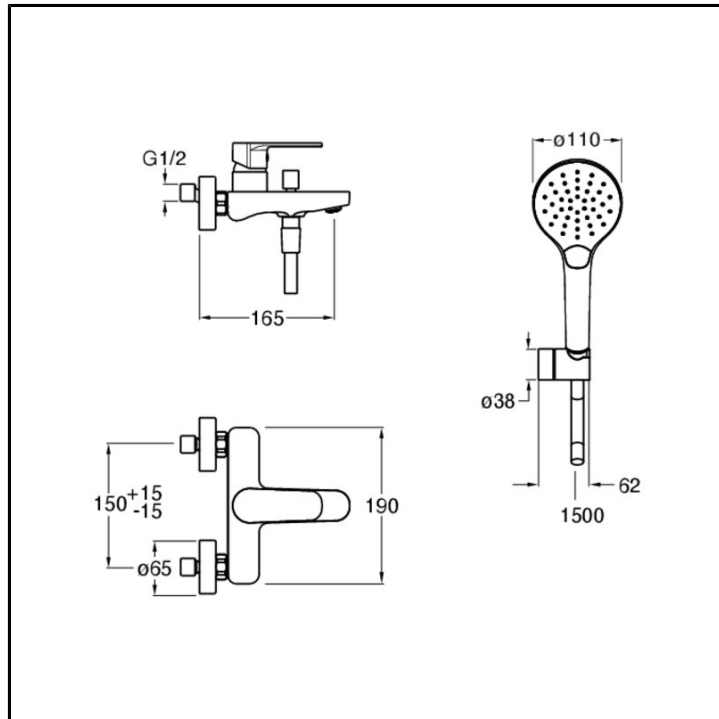

CRIOK101

Selection - OK@Y

■ CRISTINA
RUBINETTERIE

Single-control wall-mounted bathtub mixer, with mechanical mixing, 2-outlet automatic diverter, spout length 165 mm, anti-scale hand shower, swivel support, long-life hose ****

FINISHINGS

● Chrome

COMMAND

- Monocontrol

INSTALLATION

- Wall

TPOLOGY

- external bath mixer