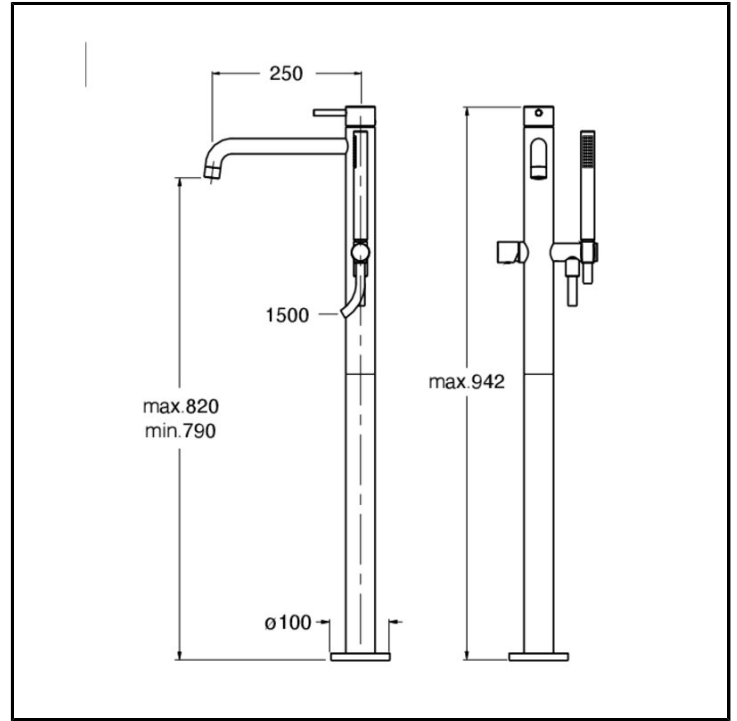

CRITV189

Contemporary Collection - Tricolore Verde, CRISTINA Design Lab

CRISTINA
RUBINETTERIE

External single-control floor-standing bathtub set, with mechanical mixing, anti-scale hand shower with independent mechanical mixing, long-life hose****, for completion with recessed part CRICS290

FINISHINGS

COMMAND

- Monocontrol

INSTALLATION

- Floor

TIPOLOGY

- external bath trim set

ENVIRONMENT