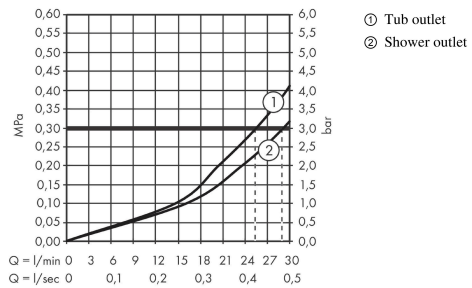

AXOR Montreux

Thermostat for concealed installation with cross handle and shut-off/ diverter valve

Finish: **Brushed Nickel** Article Number: **16820820**

Flowchart