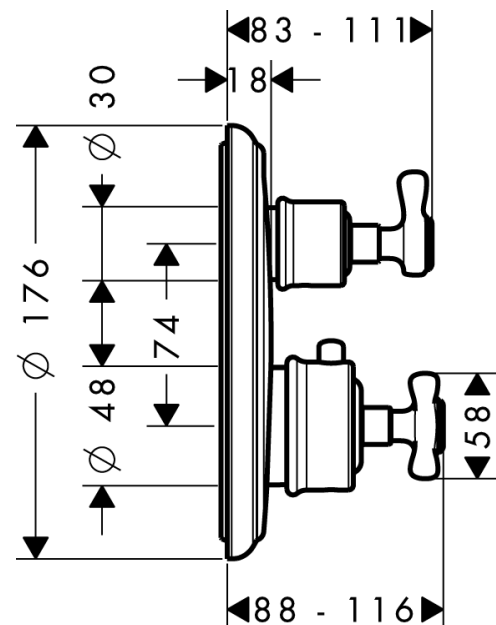

AXOR Montreux

Thermostat for concealed installation with cross handle and shut-off/ diverter valve

Finish: **Brushed Nickel** Article Number: **16820820**

product features

- 2 functions
- T32, AuV 26
- maximum flow rate at 3 bar: 29 l/min
- flow rate upper outlet: 25 l/min
- flow rate lower outlet: 29 l/min
- min. operating pressure: 1 bar
- max. operating pressure: 10 bar
- Safety stop at 40 °C
- temperature limitation adjustable
- non-return valve
- with silencer
- connection type: basic set

Product image

Scale drawing

AXOR Montreux

Thermostat for concealed installation with cross handle and shut-off/ diverter valve

Finish: **Brushed Nickel** Article Number: **16820820**

Flowchart

AXOR Montreux

Thermostat for concealed installation with cross handle and shut-off/ diverter valve

Finish: **Brushed Nickel** Article Number: **16820820**

Exploded Drawing

Year of production: >03/10

AXOR Montreux

Thermostat for concealed installation with cross handle and shut-off/ diverter valve