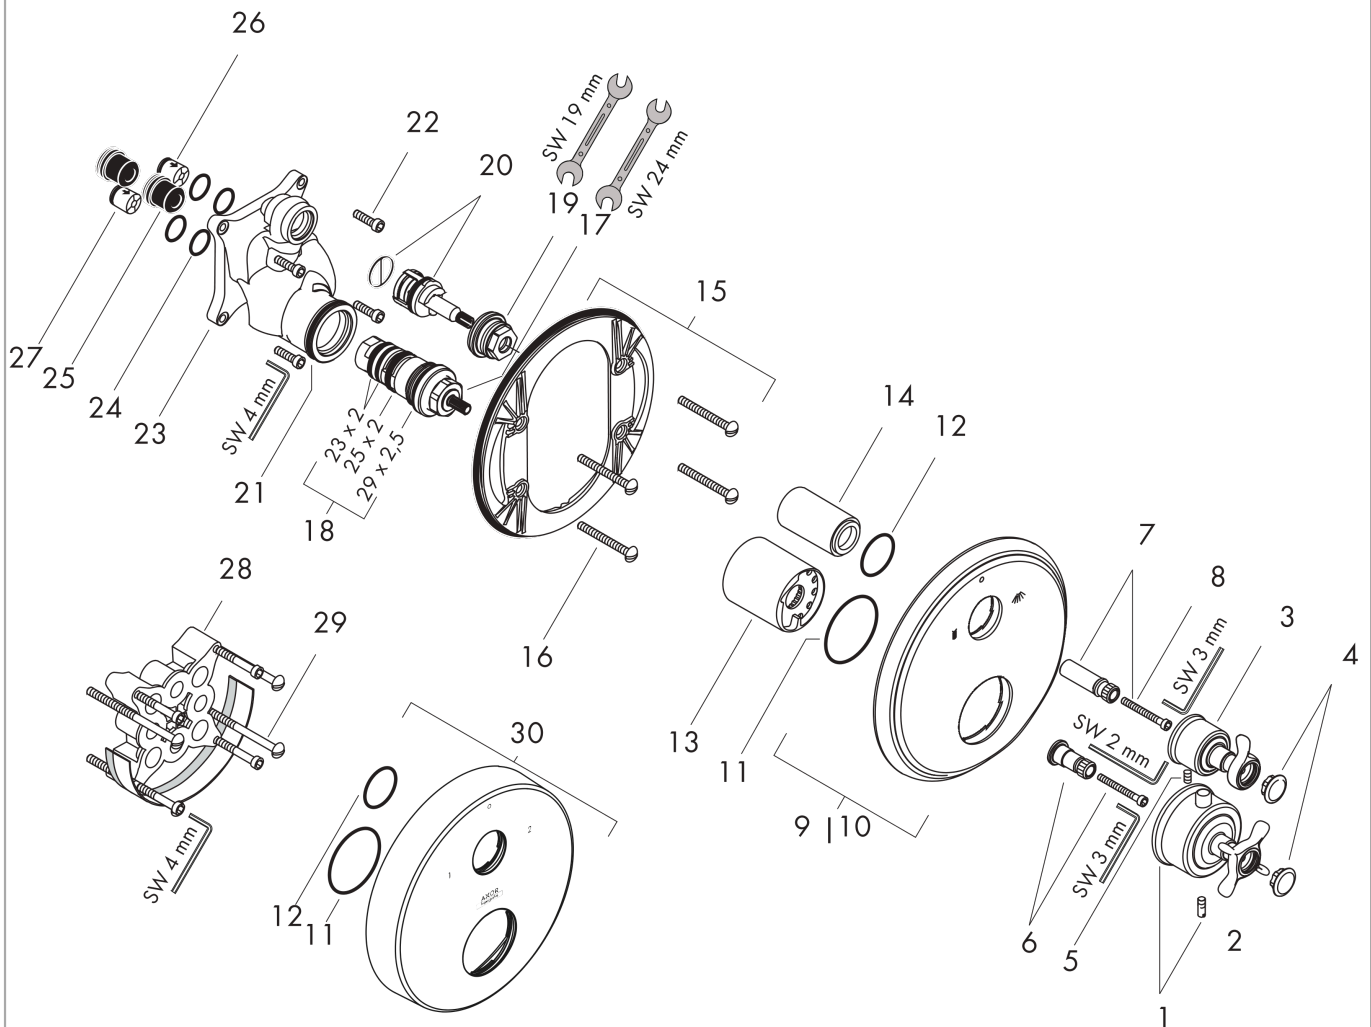

AXOR Montreux

Thermostat for concealed installation with cross handle and shut-off/ diverter valve

Finish: **Brushed Nickel** Article Number: **16820820**

Exploded Drawing

Year of production: >03/10

AXOR Montreux

Thermostat for concealed installation with cross handle and shut-off/ diverter valve

Finish: **Brushed Nickel** Article Number: **16820820**

Spare part list

Year of production: >03/10

Pos.		Article Number	PC	PU
1	handle for thermostat	16594820	18	1
2	hollow set screw M5x16	97666000	1	1
3	handle	98637820	16	1
4	set of screw covers, cold / hot water / neutral	97987000	11	1
5	hollow set screw M4x8	97669000	1	1
6	adapter for handle	96435000	6	1
7	adapter for handle	96451000	5	1
8	hexagon socket screw M4x35	92160000	1	1
9	escutcheon	98638820	16	1
10	escutcheon for exchanged connections	95829820	16	1
11	O-Ring 48x3	95508000	1	1
12	O-ring 29x3	98371000	2	1
13	sleeve	96439820	11	1
14	sleeve	96446820	10	1
15	sub plate	96447000	10	1
16	set of fixing screws	96454000	3	1
17	thermostat cartridge	94282000	15	1
18	sealing set	95037000	10	1
19	nut	92853000	3	1
20	shut off unit with selector	96509000	13	1
21	O-ring 39x2	98158000	1	1
22	set of screws	96525000	3	1
23	installation unit cpl.	92591000	19	1
24	O-ring 16x2	98133000	1	1
25	noise reduction	94073000	7	1
26	set of non return valves DW 15	94074000	5	1
27	non return valve (pressure-resistant up to 2 MPa)	92594000	5	1
28	extension 25 mm	13595000	99	1
29	set of fixing screws	97747000	1	1
30	escutcheon height = 33 mm (when wall is not deep enough).	14962820	99	1
a	pushbutton	97792820	7	1
b	adapter for exchanged connections	93181000	18	1
c	concealed item	01800180	99	1