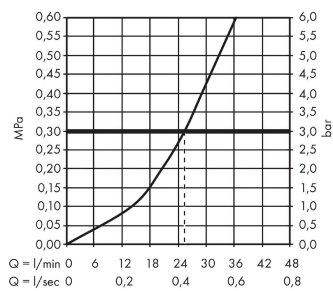

AXOR Montreux
Thermostat for concealed installation with cross handle and shut-off valve
Finish: **Brushed Nickel** Article Number: **16800820**

Flowchart