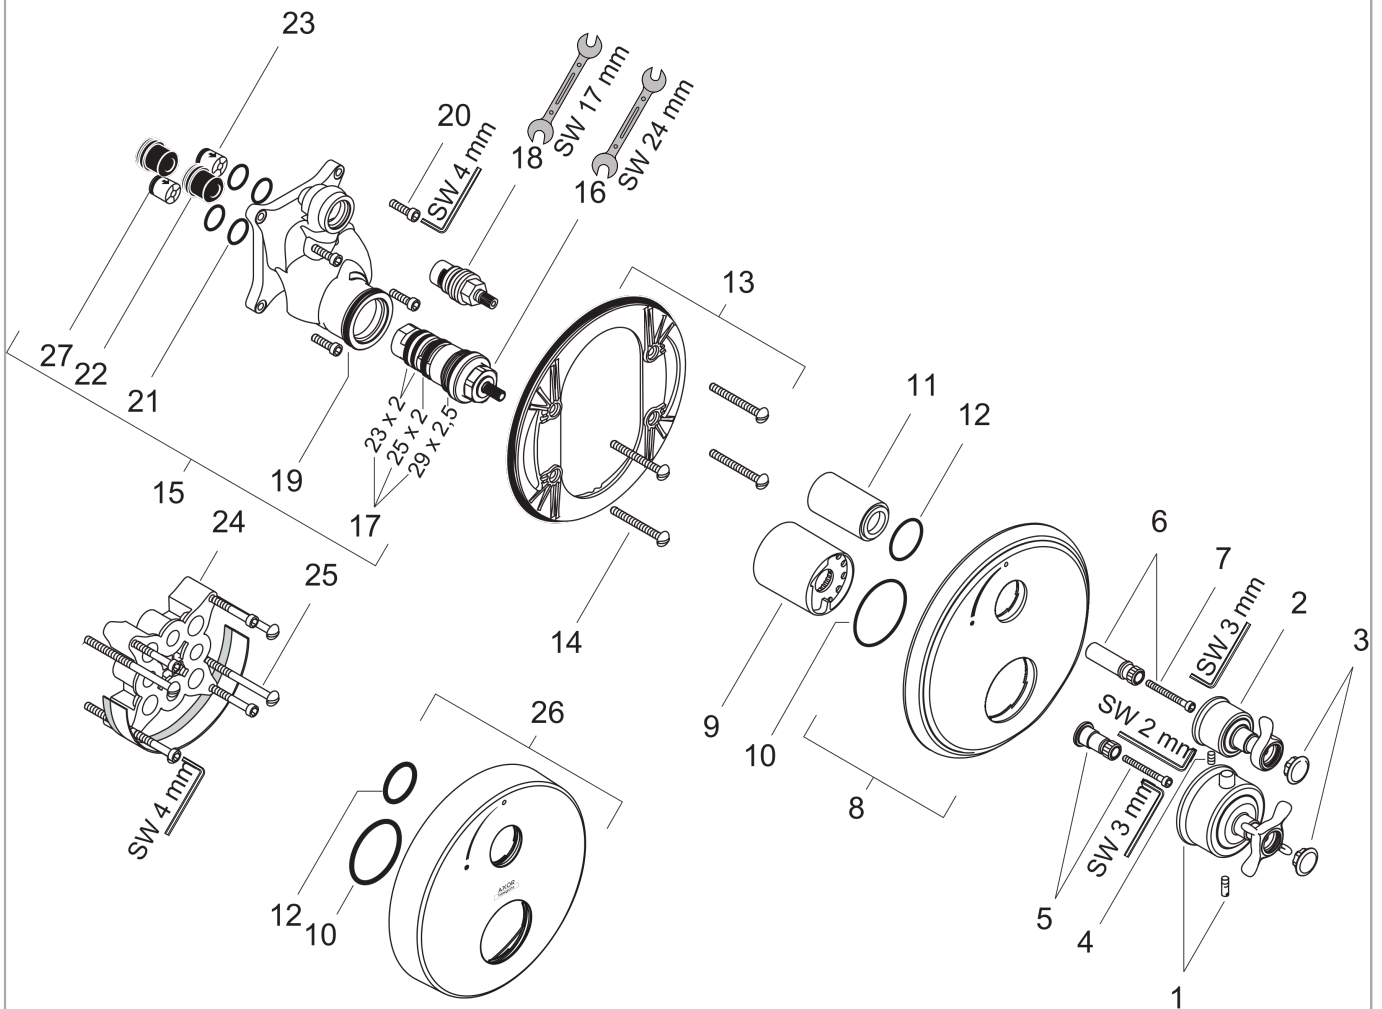

**AXOR Montreux**  
**Thermostat for concealed installation with cross handle and shut-off valve**  
 Finish: **Brushed Nickel**    Article Number: **16800820**

**product features**

- 1 function
- T32, ceramic valves 90°
- maximum flow rate at 3 bar: 25 l/min
- min. operating pressure: 1 bar
- max. operating pressure: 10 bar
- Safety stop at 40 °C
- non-return valve
- with silencer
- connection type: basic set

## Flowchart

**AXOR Montreux**  
**Thermostat for concealed installation with cross handle and shut-off valve**  
 Finish: **Brushed Nickel**    Article Number: **16800820**

## Exploded Drawing

Year of production: >03/10

**AXOR Montreux**  
**Thermostat for concealed installation with cross handle and shut-off valve**  
 Finish: **Brushed Nickel** Article Number: **16800820**

## Spare part list

Year of production: >03/10

Pos.		Article Number	PC	PU
1	handle for thermostat	16594820	18	1
2	handle	98637820	16	1
3	set of screw covers, cold / hot water / neutral	97987000	11	1
4	hollow set screw M4x8	97669000	1	1
5	adapter for handle	96435000	6	1
6	adapter for handle	96451000	5	1
7	hexagon socket screw M4x35	92160000	1	1
8	escutcheon	98668820	16	1
9	sleeve	96439820	11	1
10	O-Ring 48x3	95508000	1	1
11	sleeve	96446820	10	1
12	O-ring 29x3	98371000	2	1
13	sub plate	96447000	10	1
14	set of fixing screws	96454000	3	1
15	installation unit cpl.	92760000	18	1
16	thermostat cartridge	94282000	15	1
17	sealing set	95037000	10	1
18	shut off unit right closing	94009000	9	1
19	O-ring 39x2	98158000	1	1
20	set of screws	96525000	3	1
21	O-ring 16x2	98133000	1	1
22	noise reduction	94073000	7	1
23	set of non return valves DW 15	94074000	5	1
24	extension 25 mm	13595000	99	1
25	set of fixing screws	97747000	1	1
26	escutcheon height = 33 mm (when wall is not deep enough).	14963820	99	1
27	non return valve (pressure-resistant up to 2 MPa)	92594000	5	1
a	concealed item	01800180	99	1
b	adapter for exchanged connections	93181000	18	1
c	non return valve with filter	92499000	5	1