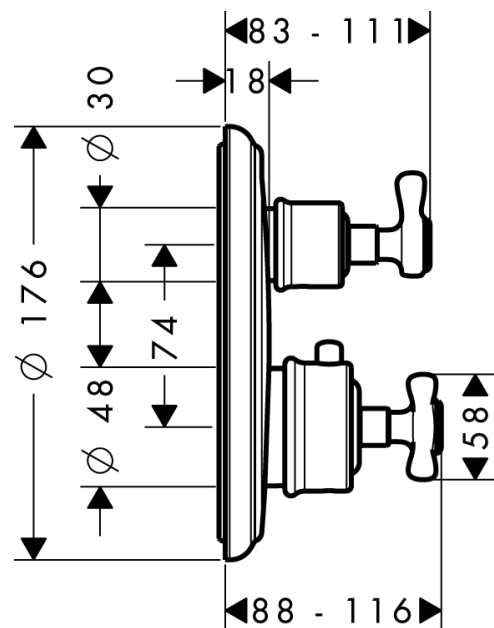

**AXOR Montreux**  
**Thermostat for concealed installation with cross handle and shut-off valve**  
 Finish: **Brushed Nickel**    Article Number: **16800820**

**product features**

- 1 function
- T32, ceramic valves 90°
- maximum flow rate at 3 bar: 25 l/min
- min. operating pressure: 1 bar
- max. operating pressure: 10 bar
- Safety stop at 40 °C
- non-return valve
- with silencer
- connection type: basic set

**Product image**

**Scale drawing**

**AXOR Montreux**  
**Thermostat for concealed installation with cross handle and shut-off valve**  
Finish: **Brushed Nickel** Article Number: **16800820**

## Flowchart

**AXOR Montreux**  
**Thermostat for concealed installation with cross handle and shut-off valve**  
 Finish: **Brushed Nickel**    Article Number: **16800820**

## Exploded Drawing

Year of production: >03/10

**AXOR Montreux**  
**Thermostat for concealed installation with cross handle and shut-off valve**  
 Finish: **Brushed Nickel** Article Number: **16800820**