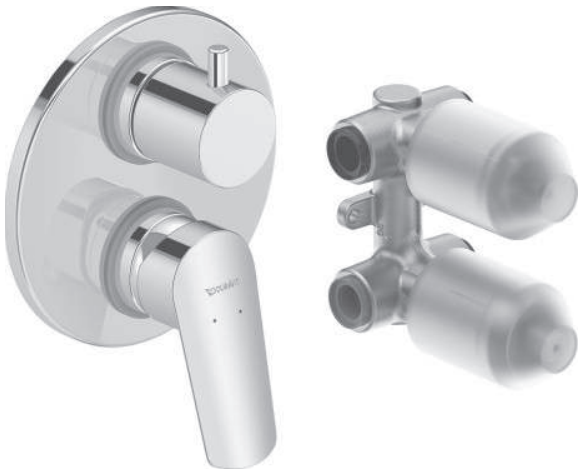

Duravit No.1 Single lever bath mixer concealed set # N15210008010

Single lever bath mixer concealed set	Dimension	Weight	Order number
ceramic cartridge, 2 outlets, connection type: basic set for concealed installation, Complete set including basic set for concealed installation, chrome			
Colors			
10 Chrome			
Variant			
			N15210008010