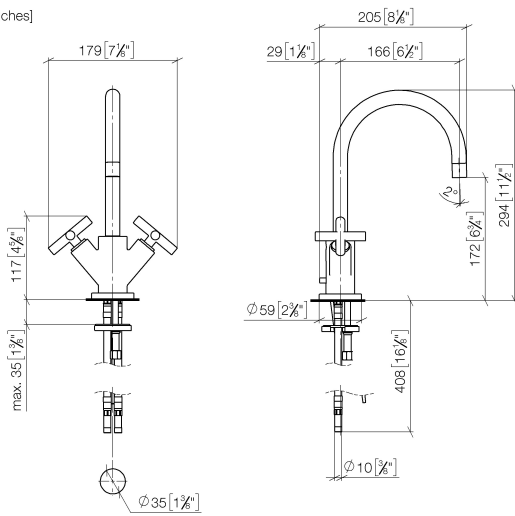

22 513 892

- 165 mm projection
- pivotable spout 360°
- circular, air-enriched flow
- height of mixer 295 mm
- height up to aerator 172 mm
- hole diameter 35 mm
- rosette Ø 59 mm
- 2x screw-in M 10 x 1 pressure hose, leak-tested
- max. flow 7 l/min
- lead-free

Only suitable for basins with an overflow.

	Chrome	22 513 892-00
	Brushed Platinum	22 513 892-06
	Platinum	22 513 892-08
	Matte White	22 513 892-10
	Dark Chrome	22 513 892-19
	Brushed Durabronze (23kt Gold)	22 513 892-28
	Matte Black	22 513 892-33
	Brushed Champagne (22kt Gold)	22 513 892-46
	Champagne (22kt Gold)	22 513 892-47
	Brushed Chrome	22 513 892-93
	Brushed Dark Platinum	22 513 892-99

22 513 892

mm [inches]

Flow rate chart

22 513 892