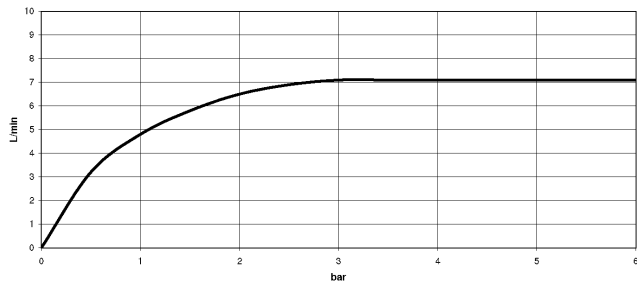

22 513 892

- 165 mm projection
- pivotable spout 360°
- circular, air-enriched flow
- height of mixer 295 mm
- height up to aerator 172 mm
- hole diameter 35 mm
- rosette Ø 59 mm
- 2x screw-in M 10 x 1 pressure hose, leak-tested
- max. flow 7 l/min
- lead-free

Only suitable for basins with an overflow.

	Chrome	22 513 892-00
	Brushed Platinum	22 513 892-06
	Platinum	22 513 892-08
	Matte White	22 513 892-10
	Dark Chrome	22 513 892-19
	Brushed Durabronze (23kt Gold)	22 513 892-28
	Matte Black	22 513 892-33
	Brushed Champagne (22kt Gold)	22 513 892-46
	Champagne (22kt Gold)	22 513 892-47
	Brushed Chrome	22 513 892-93
	Brushed Dark Platinum	22 513 892-99

22 513 892

mm [inches]

Flow rate chart

22 513 892