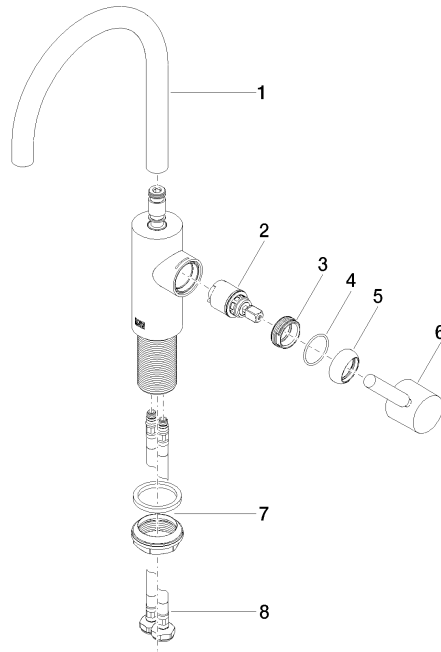

Single-lever basin mixer without pop-up waste

META

33 565 661

- 180° spout
- 165 mm projection
- pivotable spout 360°
- circular, air-enriched flow
- height of mixer 310 mm
- height up to aerator 199 mm
- hole diameter 35 mm
- 2x screw-in M 8 x 1 pressure hose, leak-tested
- max. flow 5.7 l/min
- lead-free

	Matte Black	33 565 661-33
	Chrome	33 565 661-00
	Brushed Platinum	33 565 661-06
	Dark Chrome	33 565 661-19
	Brushed Chrome	33 565 661-93

33 565 661

Flow rate chart

33 565 661

Parts for other finishes can be found here: [Chrome](#)

### Spare parts list

No.	Item Number	Name	Quantity used	Delivery time
1	90 28 22 350 00-33	spout	1	30
2	90 15 05 044 00 90	cartridge	1	2
3	09 24 04 266 90	nut	1	2
4	09 14 10 091 90	seal	1	2
5	09 28 30 041-33	cover	1	30
6	90 20 66 003 00-33	handle	1	30
7	04 23 10 044 07 90	fixing set	1	2
8	04 30 04 100 00 90	hose	2	2