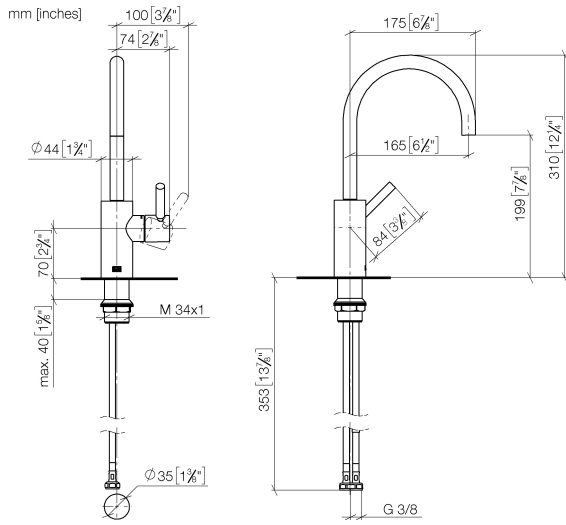

Single-lever basin mixer without pop-up waste

META

33 565 661

- 180° spout
- 165 mm projection
- pivotable spout 360°
- circular, air-enriched flow
- height of mixer 310 mm
- height up to aerator 199 mm
- hole diameter 35 mm
- 2x screw-in M 8 x 1 pressure hose, leak-tested
- max. flow 5.7 l/min
- lead-free

	Matte Black	33 565 661-33
	Chrome	33 565 661-00
	Brushed Platinum	33 565 661-06
	Dark Chrome	33 565 661-19
	Brushed Chrome	33 565 661-93

33 565 661

Flow rate chart

33 565 661

Parts for other finishes can be found here: [Chrome](#)

### Spare parts list

No.	Item Number	Name	Quantity used	Delivery time
1	90 28 22 350 00-33	spout	1	30
2	90 15 05 044 00 90	cartridge	1	2
3	09 24 04 266 90	nut	1	2
4	09 14 10 091 90	seal	1	2
5	09 28 30 041-33	cover	1	30
6	90 20 66 003 00-33	handle	1	30
7	04 23 10 044 07 90	fixing set	1	2
8	04 30 04 100 00 90	hose	2	2