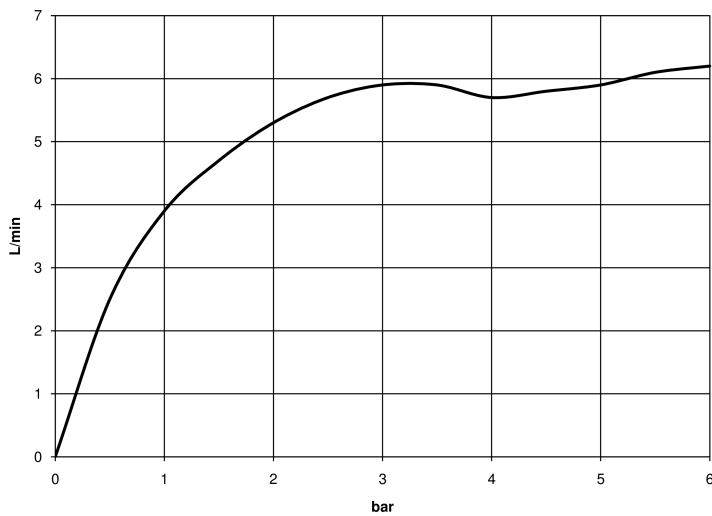

Washbasin - Meta

Wall-mounted single-lever basin mixer without pop-up waste - polished chrome

Article number: 36 860 660-00

- 190 mm projection
- fixed spout
- circular, air-enriched flow
- hole diameter spout 37 mm
- hole diameter single-lever mixer 57 mm
- rosette for spout Ø 55mm
- rosette for mixer Ø 78mm
- max. flow 5.7 l/min
- lead-free
- Fittings group as per DIN 4109: 1

## Dimensional drawing

mm [inches]

All details in mm / inch = mm x 0.0394

## Flow rate chart