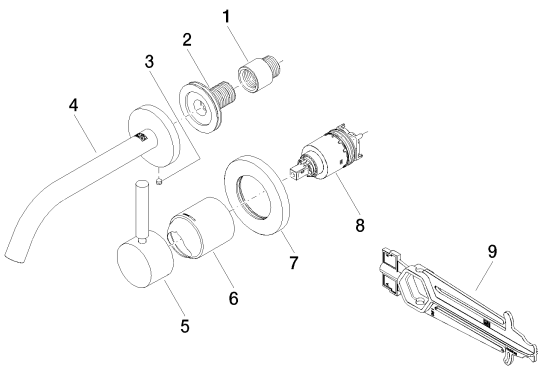

35 860 970 90  
Concealed wall-mounted  
single-lever mixer -

Washbasin - Meta

Wall-mounted single-lever basin mixer without pop-up waste - polished chrome

Article number: 36 860 660-00

Spare parts list

No.	Item Number	Name	Quantity used
1	09 24 03 072 10 90	nipple	1
2	90 24 03 280 00 90	nipple	1
3	09 31 11 112 90	pin	1
4	90 28 22 323 00-00	spout	1
5	90 20 66 007 00-00	handle	1
6	09 11 02 288-00	cover	1
7	90 27 62 011 00-00	rosette	1
8	90 15 05 064 01 90	cartridge	1
9	09 30 09 064 90	key	1