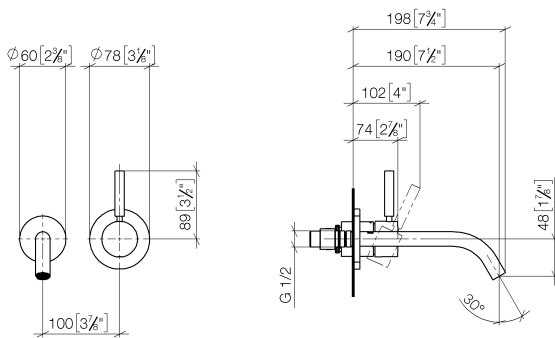

Washbasin - Meta

Wall-mounted single-lever basin mixer without pop-up waste - polished chrome

Article number: 36 860 660-00

- 190 mm projection
- fixed spout
- circular, air-enriched flow
- hole diameter spout 37 mm
- hole diameter single-lever mixer 57 mm
- rosette for spout Ø 55mm
- rosette for mixer Ø 78mm
- max. flow 5.7 l/min
- lead-free
- Fittings group as per DIN 4109: 1

## Washbasin - Meta

Wall-mounted single-lever basin mixer without pop-up waste - polished chrome

Article number: 36 860 660-00

## Dimensional drawing

mm [inches]

All details in mm / inch = mm x 0.0394